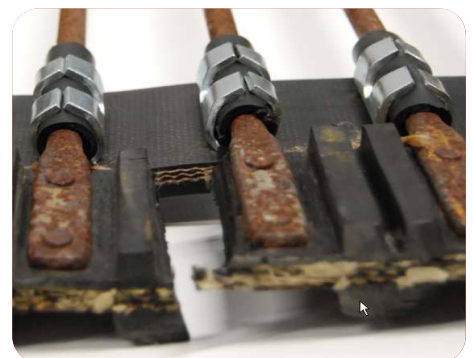

Quickfix Solutions

Problem solving products

PILOT BOLTS	THREAD	LENGTH	ART.NUMBER
M5 x 19mm TORX	M5	19	122000524
M5 x 21,5mm TORX	M5	21,5	122000525
M5 x 24mm TORX	M5	24	122000495
M6 x 17mm TORX	M6	17	TBA
M6 x 19mm TORX	M6	19	122000526
M6 x 21,5mm TORX	M6	21,5	122000527
M6 x 24mm TORX	M6	24	122000496
M8 x 25mm TORX	M8	25	122000551

REPAIR SECTIONS	NR. OF PITCHES	+ STAR PVC
Pitch 28	16	10,5 x 16
Pitch 32	8	10,5 x 16
Pitch 35	8	10,5 x 16
Pitch 36	8	10,5 x 16
Pitch 40	8	10,5 x 16
Pitch 42	8	10,5 x 16
Pitch 45	8	10,5 x 16
Pitch 50	8	10,5 x 16

All lengths are possible