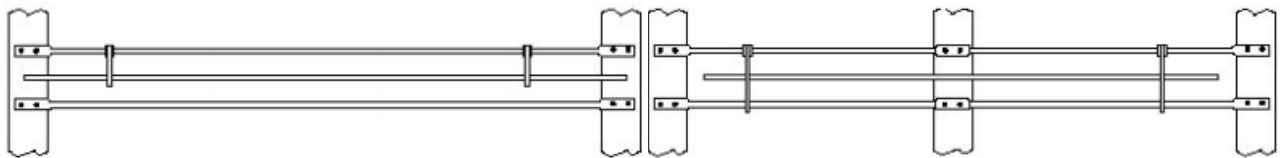

# Droplink – Stone trap

Release stones / dirt in your web

Droplink on the rod

Droplink on the belt

## Droplink i.c.w. Active Side Fingers

The ASP-finger is attached to the belt with a 3-hole plate.

## PU element Droplink

Available in Pitch 40 and Pitch 50  
Dependent on the web width, a certain number of elements is used.