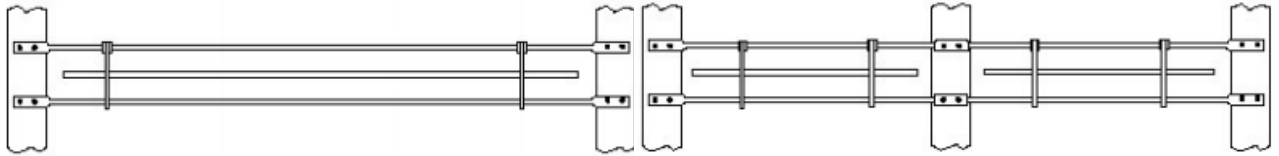

# Droplink – Stone trap

Release stones / dirt in your web

Droplink on the rod

Droplink on the belt

## Droplink i.c.w. Active Side Fingers

The ASP-finger is attached to the belt with a 3-hole plate.

## PU element Droplink

Available in Pitch 40 and Pitch 50  
Dependent on the web width, a certain number of elements is used.